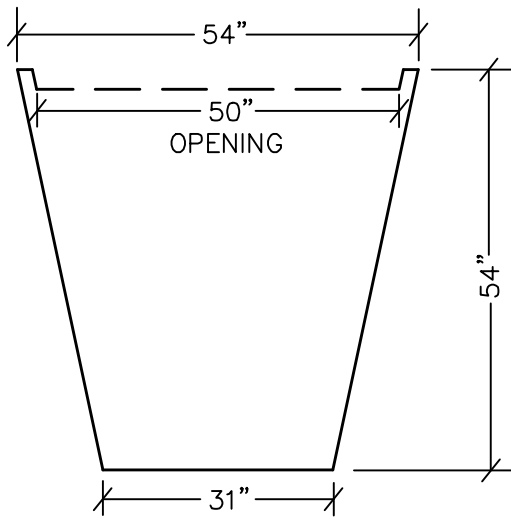

CAIRO PLANTER
MODEL NUMBER 1K-5454

TOP VIEW

SIDE VIEW